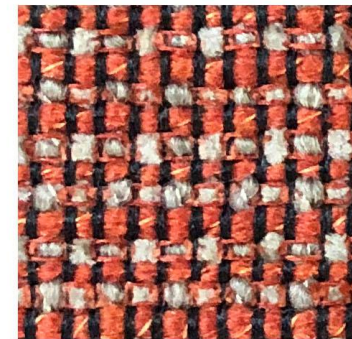

HUAFANG FABRIC

upholstery fabrics

www.huafang-fabrics.com

HUAFANG FABRIC

Art:FB21073A Item:Landless
width:142cm weight:415g
Comp: 87%polyester 13%acrylic

Price: £ 3.30/m

MOQ: £ 300m

HUAFANG FABRIC

Art:FB21071A Item:Crimea
width:142cm weight:325g
Comp: 93%polyester 7%acrylic

Price: £3.10/m

MOQ: £300m

HUAFANG FABRIC

Art:FB21069A Item:Descents
width:142cm weight:410g
Comp: 95%polyester 5%acrylic
Price: £ 3.10/m
MOQ: £ 300m