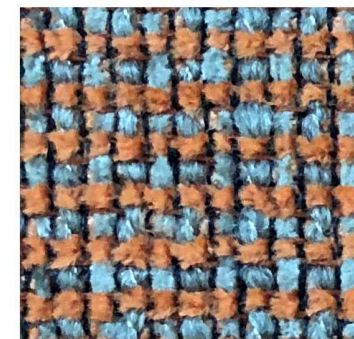

Art:FB21071A Item:Crimea
width:142cm weight:325g
Comp: 93%polyester 7%acrylic

Price: £3.10/m

MOQ: £300m

HUAFANG FABRIC

Art:FB21069A Item:Descents
width:142cm weight:410g
Comp: 95%polyester 5%acrylic
Price: £ 3.10/m
MOQ: £ 300m

HUAFANG FABRIC

Art:FB21070A Item:Snow country
width:142cm weight:425g
Comp: 79%polyester 5%acrylic
16%viscose

Price: £ 3.10/m

MOQ: £ 300m

HUAFANG FABRIC

Art:FB21072A Item:Box
width:142cm weight:395g
Comp: 77%polyester 6%acrylic
17%viscose