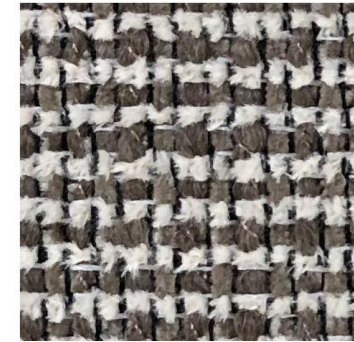

Art:FB21071A Item:Crimea
width:142cm weight:325g
Comp: 93%polyester 7%acrylic

Price: £3.10/m

MOQ: £300m

HUAFANG FABRIC

Art:FB21069A Item:Descents
width:142cm weight:410g
Comp: 95%polyester 5%acrylic
Price: £ 3.10/m
MOQ: £ 300m

HUAFANG FABRIC

Art:FB21070A Item:Snow country
width:142cm weight:425g
Comp: 79%polyester 5%acrylic
16%viscose

Price: £ 3.10/m

MOQ: £ 300m

HUAFANG FABRIC

Art:FB21072A Item:Box
width:142cm weight:395g
Comp: 77%polyester 6%acrylic
17%viscose