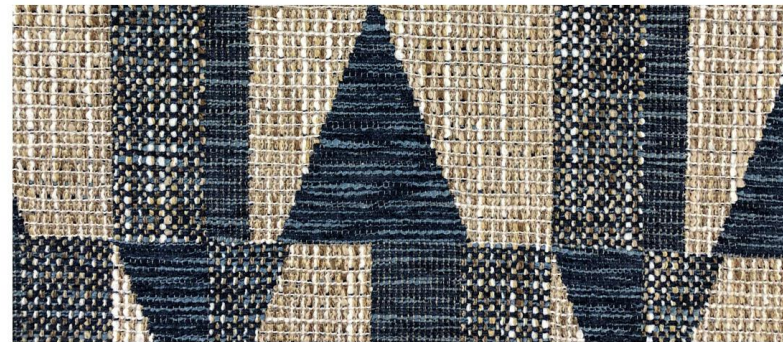

HUAFANG FABRIC

Art:FB21004A Item:Trigonometric

width:142cm weight:530g

Comp: 100%polyester

Price: £ 3.55/m

MOQ: £ 300m