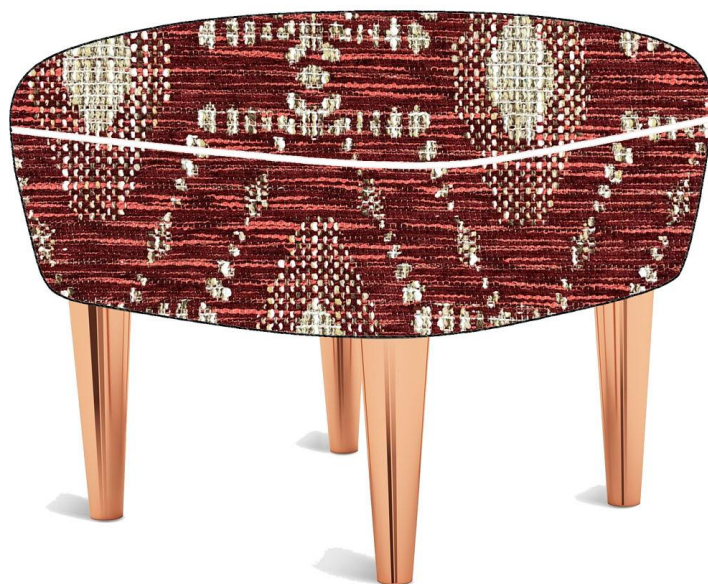

HUAFANG FABRIC

Art:FB21001A Item:Rook age
width:142cm weight:530g
Comp: 100%polyester
Price: £ 3.55/m
MOQ: £ 300m