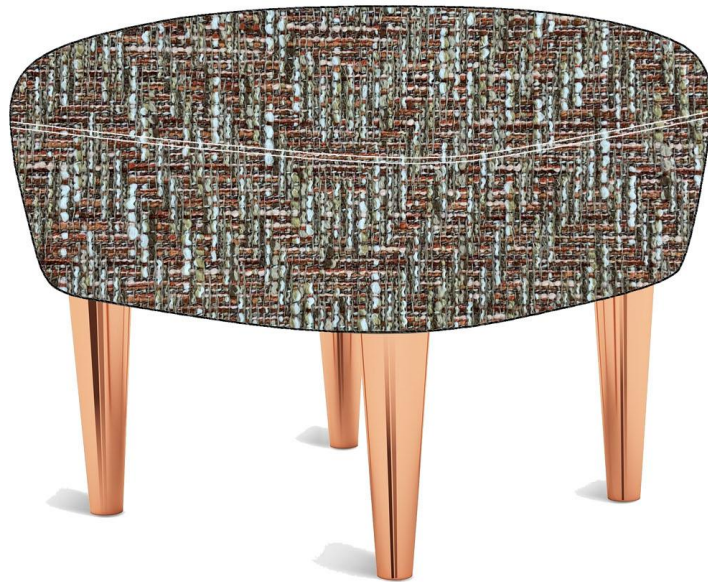

HUAFANG FABRIC

Art:FB21094A Item:Sonicare
width:142cm weight:460g
Comp: 100%polyester

Price: £ 3.10/m

MOQ: £ 300m