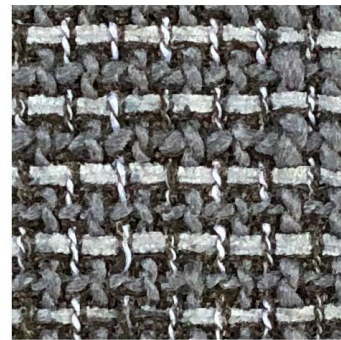

Art:FB21071A Item:Crimea
width:142cm weight:325g
Comp: 93%polyester 7%acrylic

Price: £3.10/m

MOQ: £300m

HUAFANG FABRIC

Art:FB21069A Item:Descents
width:142cm weight:410g
Comp: 95%polyester 5%acrylic
Price: £ 3.10/m
MOQ: £ 300m

HUAFANG FABRIC

Art:FB21070A Item:Snow country
width:142cm weight:425g
Comp: 79%polyester 5%acrylic
16%viscose

Price: £ 3.10/m

MOQ: £ 300m

HUAFANG FABRIC

Art:FB21072A Item:Box
width:142cm weight:395g
Comp: 77%polyester 6%acrylic
17%viscose

Price: £ 3.30/m

MOQ: £ 300m

HUAFANG FABRIC

Art:FB21062A Item:Solitude
width:142cm weight:400g
Comp: 88%polyester 12%acrylic
Price: £ 3.10/m
MOQ: £ 300m

HUAFANG FABRIC

Art:FB21093A Item:Dune
width:142cm weight:440g
Comp: 87%polyester 13%acrylic
Price: £ 3.40/m
MOQ: £ 300m