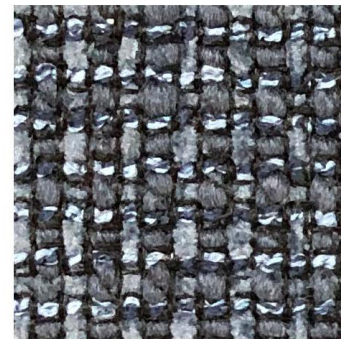

HUAFANG FABRIC

upholstery fabrics

www.huafang-fabrics.com

HUAFANG FABRIC

Art:FB21073A Item:Landless
width:142cm weight:415g
Comp: 87%polyester 13%acrylic

Price: £ 3.30/m

MOQ: £ 300m

HUAFANG FABRIC

Art:FB21071A Item:Crimea
width:142cm weight:325g
Comp: 93%polyester 7%acrylic

Price: £3.10/m

MOQ: £300m

HUAFANG FABRIC

Art:FB21069A Item:Descents
width:142cm weight:410g
Comp: 95%polyester 5%acrylic
Price: £ 3.10/m
MOQ: £ 300m