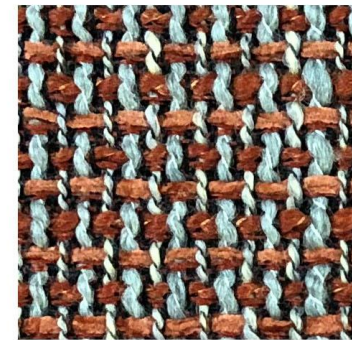

Art:FB21071A Item:Crimea
width:142cm weight:325g
Comp: 93%polyester 7%acrylic

Price: £3.10/m

MOQ: £300m

HUAFANG FABRIC

Art:FB21069A Item:Descents
width:142cm weight:410g
Comp: 95%polyester 5%acrylic
Price: £ 3.10/m
MOQ: £ 300m

HUAFANG FABRIC

Art:FB21070A Item:Snow country
width:142cm weight:425g
Comp: 79%polyester 5%acrylic
16%viscose

Price: £ 3.10/m

MOQ: £ 300m

HUAFANG FABRIC

Art:FB21072A Item:Box
width:142cm weight:395g
Comp: 77%polyester 6%acrylic
17%viscose

Price: £ 3.30/m

MOQ: £ 300m

HUAFANG FABRIC

Art:FB21062A Item:Solitude
width:142cm weight:400g
Comp: 88%polyester 12%acrylic
Price: £ 3.10/m
MOQ: £ 300m

HUAFANG FABRIC

Art:FB21093A Item:Dune
width:142cm weight:440g
Comp: 87%polyester 13%acrylic
Price: £ 3.40/m
MOQ: £ 300m