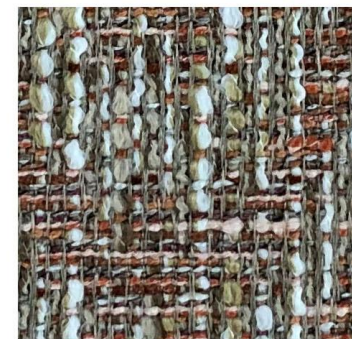

HUAFANG FABRIC

Art:FB21094A Item:Sonicare
width:142cm weight:460g
Comp: 100%polyester

Price: £ 3.10/m

MOQ: £ 300m