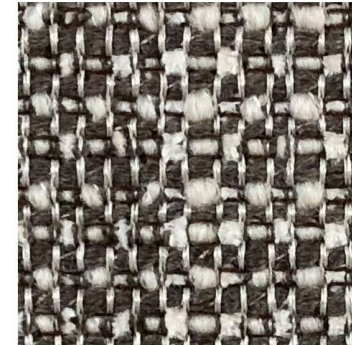

HUAFANG FABRIC

upholstery fabrics

www.huafang-fabrics.com

HUAFANG FABRIC

Art:FB21073A Item:Landless
width:142cm weight:415g
Comp: 87%polyester 13%acrylic

Price: £ 3.30/m

MOQ: £ 300m

HUAFANG FABRIC

Art:FB21071A Item:Crimea
width:142cm weight:325g
Comp: 93%polyester 7%acrylic

Price: £3.10/m

MOQ: £300m

HUAFANG FABRIC

Art:FB21069A Item:Descents
width:142cm weight:410g
Comp: 95%polyester 5%acrylic
Price: £ 3.10/m
MOQ: £ 300m

HUAFANG FABRIC

Art:FB21070A Item:Snow country
width:142cm weight:425g
Comp: 79%polyester 5%acrylic
16%viscose

Price: £ 3.10/m

MOQ: £ 300m

HUAFANG FABRIC

Art:FB21072A Item:Box
width:142cm weight:395g
Comp: 77%polyester 6%acrylic
17%viscose