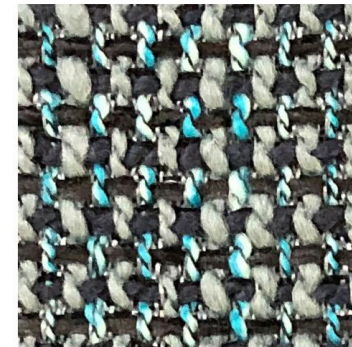

HUAFANG FABRIC

Art:FB21062A Item:Solitude
width:142cm weight:400g
Comp: 88%polyester 12%acrylic
Price: £ 3.10/m
MOQ: £ 300m