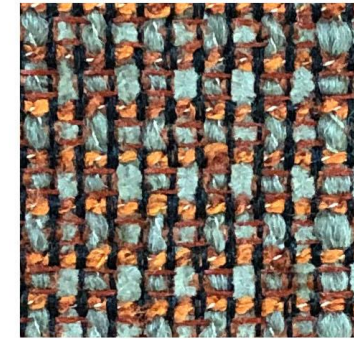

HUAFANG FABRIC

upholstery fabrics

www.huafang-fabrics.com

HUAFANG FABRIC

Art:FB21073A Item:Landless
width:142cm weight:415g
Comp: 87%polyester 13%acrylic

Price: £ 3.30/m

MOQ: £ 300m

HUAFANG FABRIC

Art:FB21071A Item:Crimea
width:142cm weight:325g
Comp: 93%polyester 7%acrylic

Price: £3.10/m

MOQ: £300m

HUAFANG FABRIC

Art:FB21069A Item:Descents
width:142cm weight:410g
Comp: 95%polyester 5%acrylic
Price: £ 3.10/m
MOQ: £ 300m