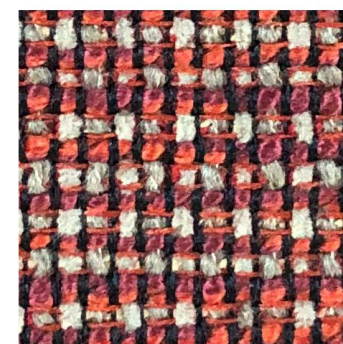

Art:FB21071A Item:Crimea
width:142cm weight:325g
Comp: 93%polyester 7%acrylic

Price: £3.10/m

MOQ: £300m

HUAFANG FABRIC

Art:FB21069A Item:Descents
width:142cm weight:410g
Comp: 95%polyester 5%acrylic
Price: £ 3.10/m
MOQ: £ 300m

HUAFANG FABRIC

Art:FB21070A Item:Snow country
width:142cm weight:425g
Comp: 79%polyester 5%acrylic
16%viscose

Price: £ 3.10/m

MOQ: £ 300m

HUAFANG FABRIC

Art:FB21072A Item:Box
width:142cm weight:395g
Comp: 77%polyester 6%acrylic
17%viscose